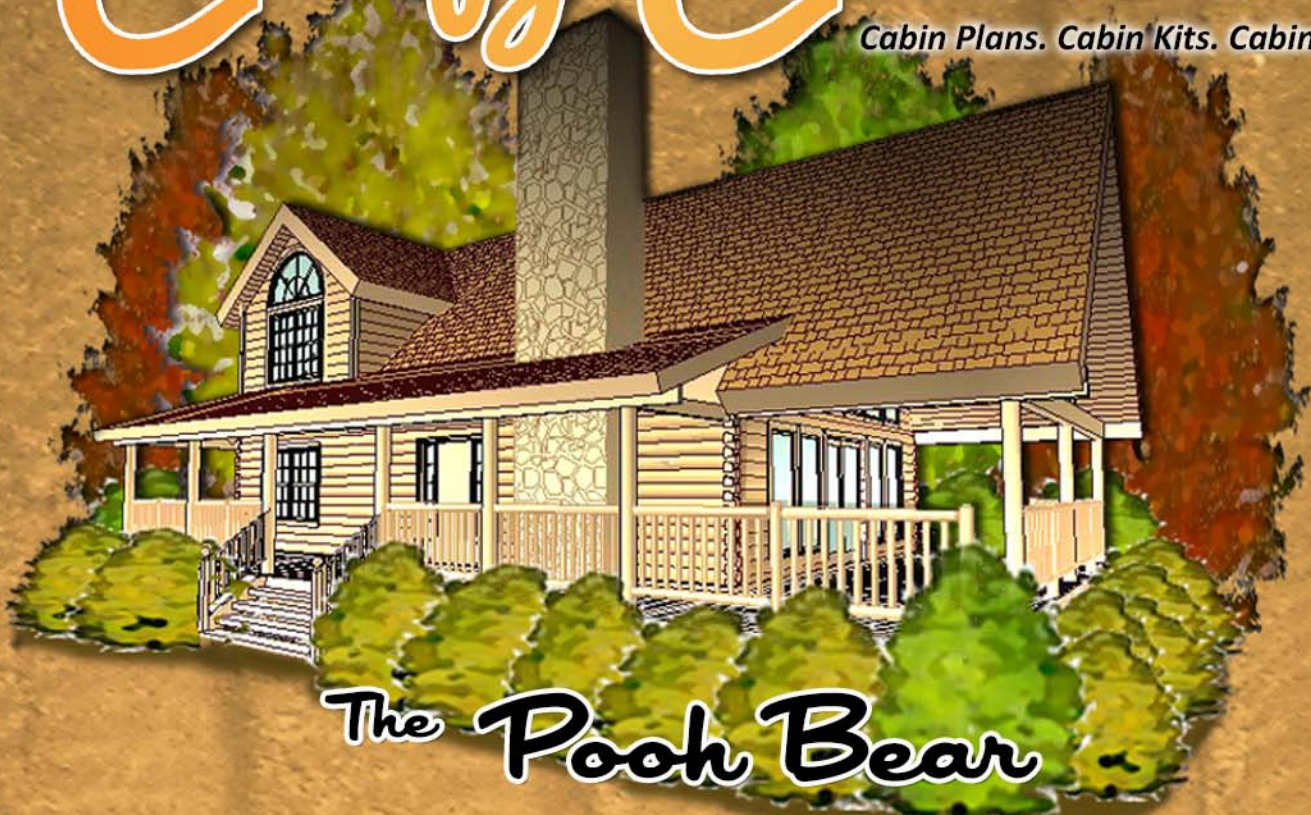

# Comfy Cabins

Cabin Plans. Cabin Kits. Cabin Done!

## The Pooh Bear

Premium Weather-Tight Log Cabin Kit:  
 Subfloor, Deck & Porch Floors, Log Walls,  
 Second Floor System, Stairs, Gable Ends &  
 Dormers, Doors & Windows, House & Porch  
 Roof Systems, Exterior Trim Pack, Blueprints.